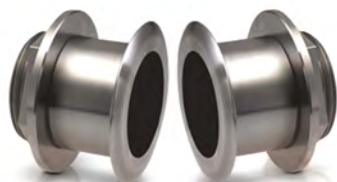

ION Thru-Hull transducer RVS

	OMSCHRIJVING	ADVIESPRIJS
00447277	Humminbird RVS thru-hull transducer XD SSW50 ION-50 kHz tilted element	€ 1.649,00 I
00447278	Humminbird RVS thru-hull transducer XD SSW200 ION-200 kHz tilted element	€ 1.649,00 I