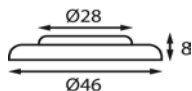

BÅTSYSTEM/FRILIGHT Indirecte verlichting Gleam vlak

12 Volt, 0,5 Watt, 22 lumen, IP66

00308804

OMSCHRIJVING

Frlight Gleam 46 vlakke uitvoering wit

00308805

Frlight Gleam 46 vlakke uitvoering

ADVIESPRIJS

€ 16,60 F

€ 18,40 F