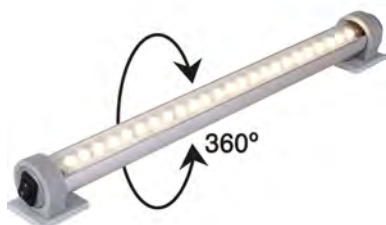

BÅTSYSTEM/FRILIGHT Indirecte verlichting U-Pro

De nieuwe 12 volt U-Pro indirecte verlichting is gemaakt op basis van een aluminium buis met daarin een krachtige LED strip. De buis van 360 gedraaid worden en naar wens op maat gezaagd worden. Er zijn diverse montage beugels voor de U-Pro verkrijgbaar.

00308849

OMSCHRIJVING

Frlight U-Pro 230mm indirecte LED, 12V 2,3Watt

00308850

Frlight U-Pro 480mm indirecte LED, 12V 4,7Watt

ADVIESPRIJS

€ 65,60 F

€ 75,60 F